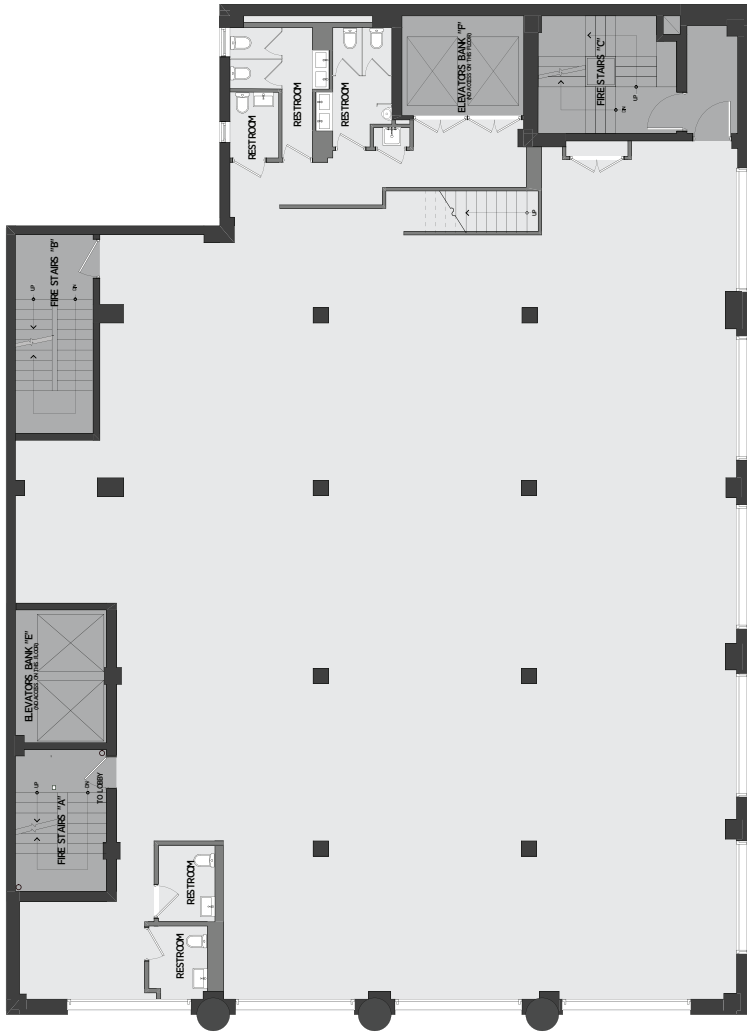

99

MADISON AVENUE

FLOOR PLANS

4,723 SF MEZZANINE | 5,261 SF GROUND

175' WRAPAROUND FRONTAGE
75' MADISON AVENUE | 100' 29TH STREET

MEZZANINE 4,723 SF

GROUND FLOOR 5,261 SF

99

MADISON AVENUE

FLOOR PLANS

8,264 SF SECOND | 1,446 SF LOWER LEVEL

SECOND FLOOR 8,264 SF

LOWER LEVEL 1,446 SF