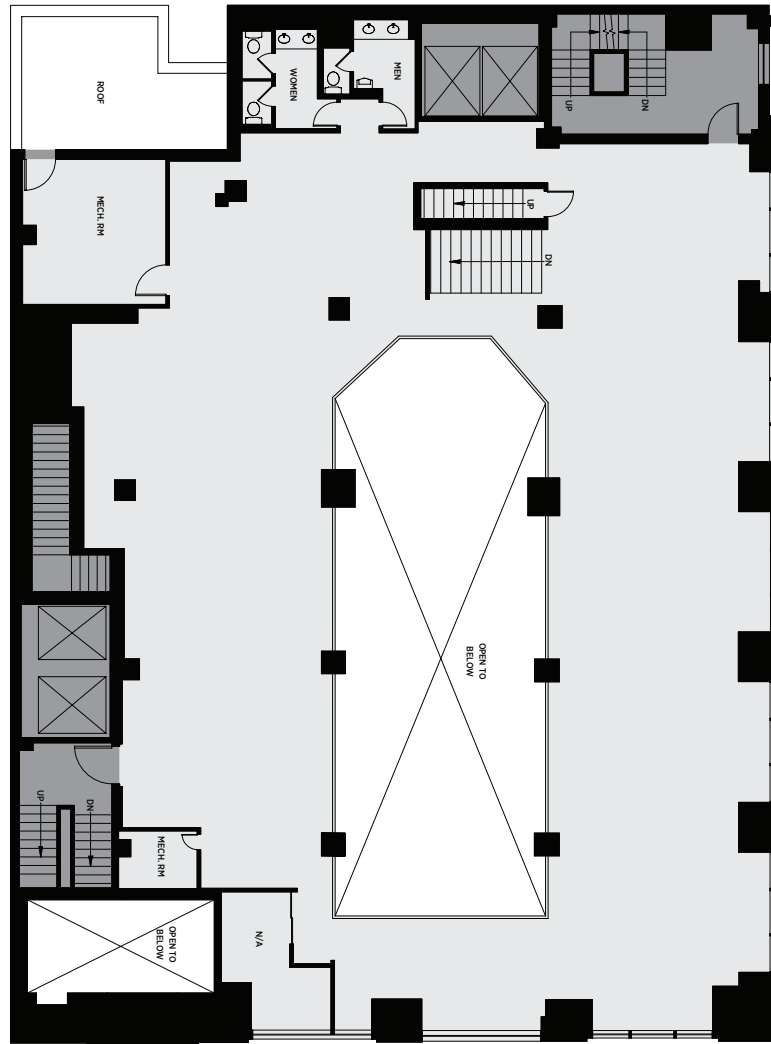

99

MADISON AVENUE

FLOOR PLANS

4,723 SF MEZZANINE | 5,261 SF GROUND

175' WRAPAROUND FRONTAGE
75' MADISON AVENUE | 100' 29TH STREET

MEZZANINE 4,723 SF

GROUND FLOOR 5,261 SF

99

MADISON AVENUE

FLOOR PLANS

8,264 SF SECOND | 1,446 SF LOWER LEVEL

SECOND FLOOR 8,264 SF

LOWER LEVEL 1,446 SF