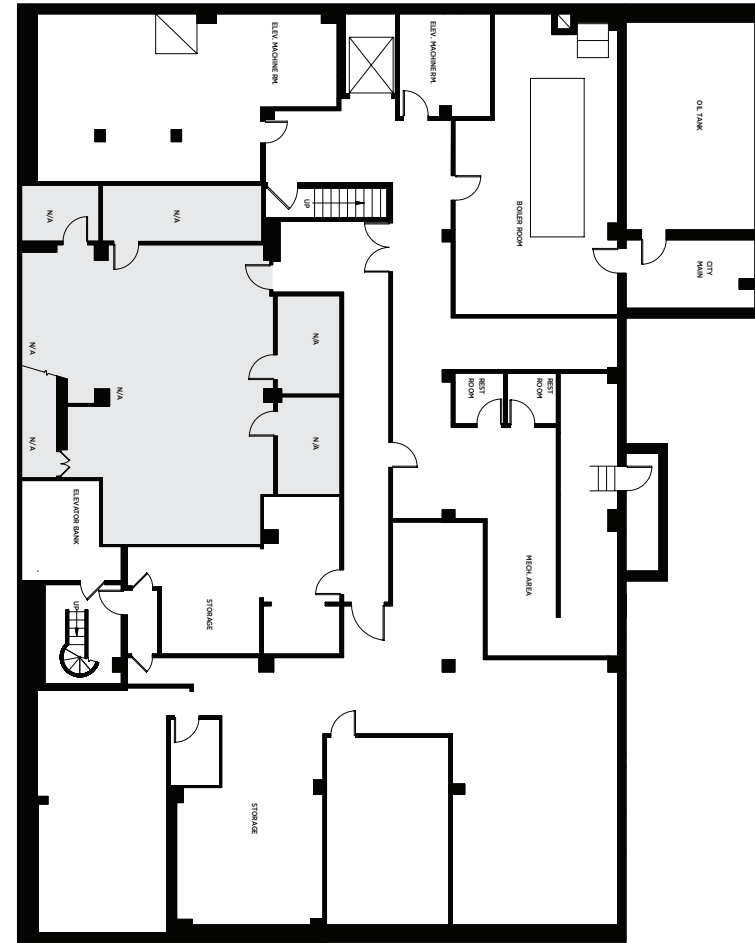

99

MADISON AVENUE

FLOOR PLANS

4,723 SF MEZZANINE | 5,261 SF GROUND

175' WRAPAROUND FRONTAGE
75' MADISON AVENUE | 100' 29TH STREET

MEZZANINE 4,723 SF

GROUND FLOOR 5,261 SF

99

MADISON AVENUE

FLOOR PLANS

8,264 SF SECOND | 1,446 SF LOWER LEVEL

SECOND FLOOR 8,264 SF

LOWER LEVEL 1,446 SF