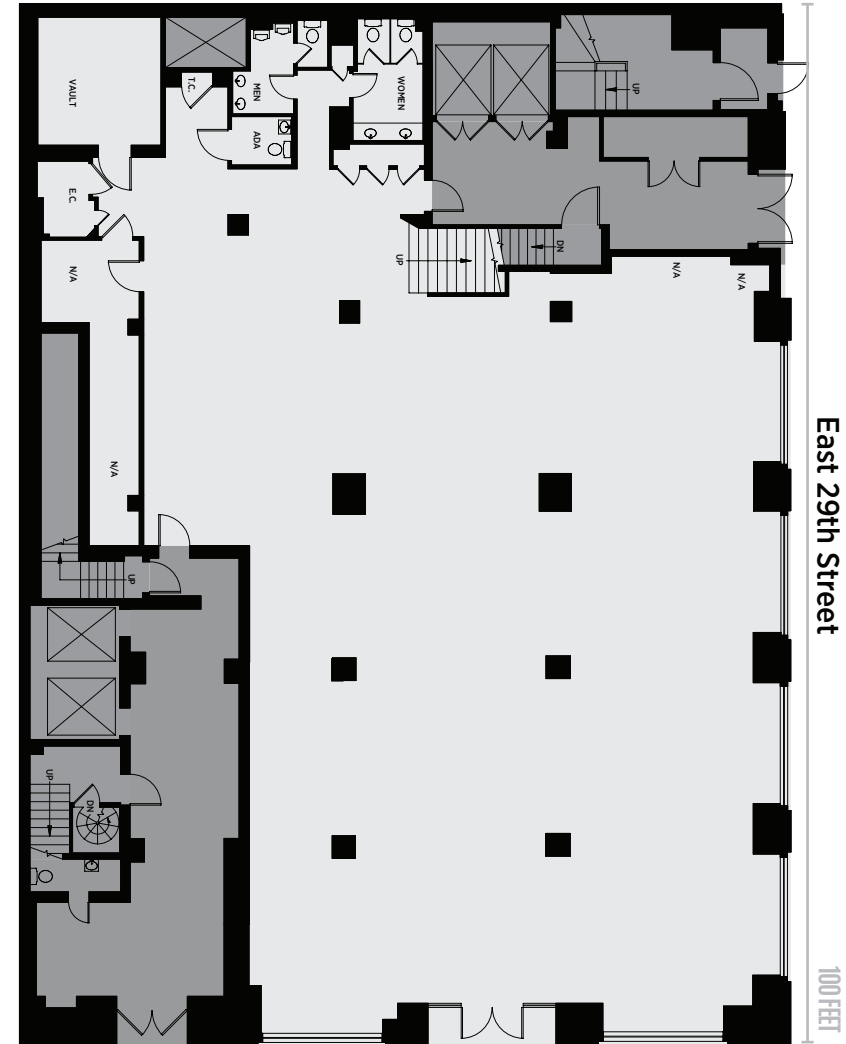

99

MADISON AVENUE

FLOOR PLANS

4,723 SF MEZZANINE | 5,261 SF GROUND

175' WRAPAROUND FRONTAGE
75' MADISON AVENUE | 100' 29TH STREET

MEZZANINE 4,723 SF

GROUND FLOOR 5,261 SF

99

MADISON AVENUE

FLOOR PLANS

8,264 SF SECOND | 1,446 SF LOWER LEVEL

SECOND FLOOR 8,264 SF

LOWER LEVEL 1,446 SF